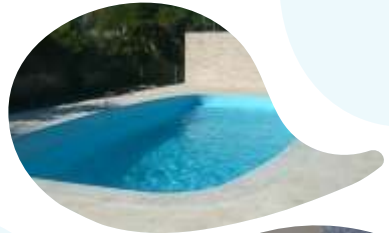

riO

Linha AMAZONAS

www.riopiscinas.com.br

EXTENSÃO
Tamanho: 10,00 x 4,07m
Profundidade: 1,40m

EXTENSÃO
Tamanho: 7,98 x 3,92m
Profundidade: 1,40m

EXTENSÃO
Tamanho: 6,98 x 3,40m
Profundidade: 1,40m
Exclusividade RiO Piscinas

EXTENSÃO
Tamanho: 3,00 x 1,80m
Profundidade: 1,19m

A rooftop hot tub with a cityscape and a mountain in the background. The hot tub is blue and has a curved backrest. The background shows a city with several tall buildings and a large mountain peak under a clear blue sky. The hot tub is on a wooden deck. There is a white railing around the deck. The text 'Linha CACHOEIRAS' is overlaid on the image in a blue font. There are also some decorative white and blue shapes on the image.